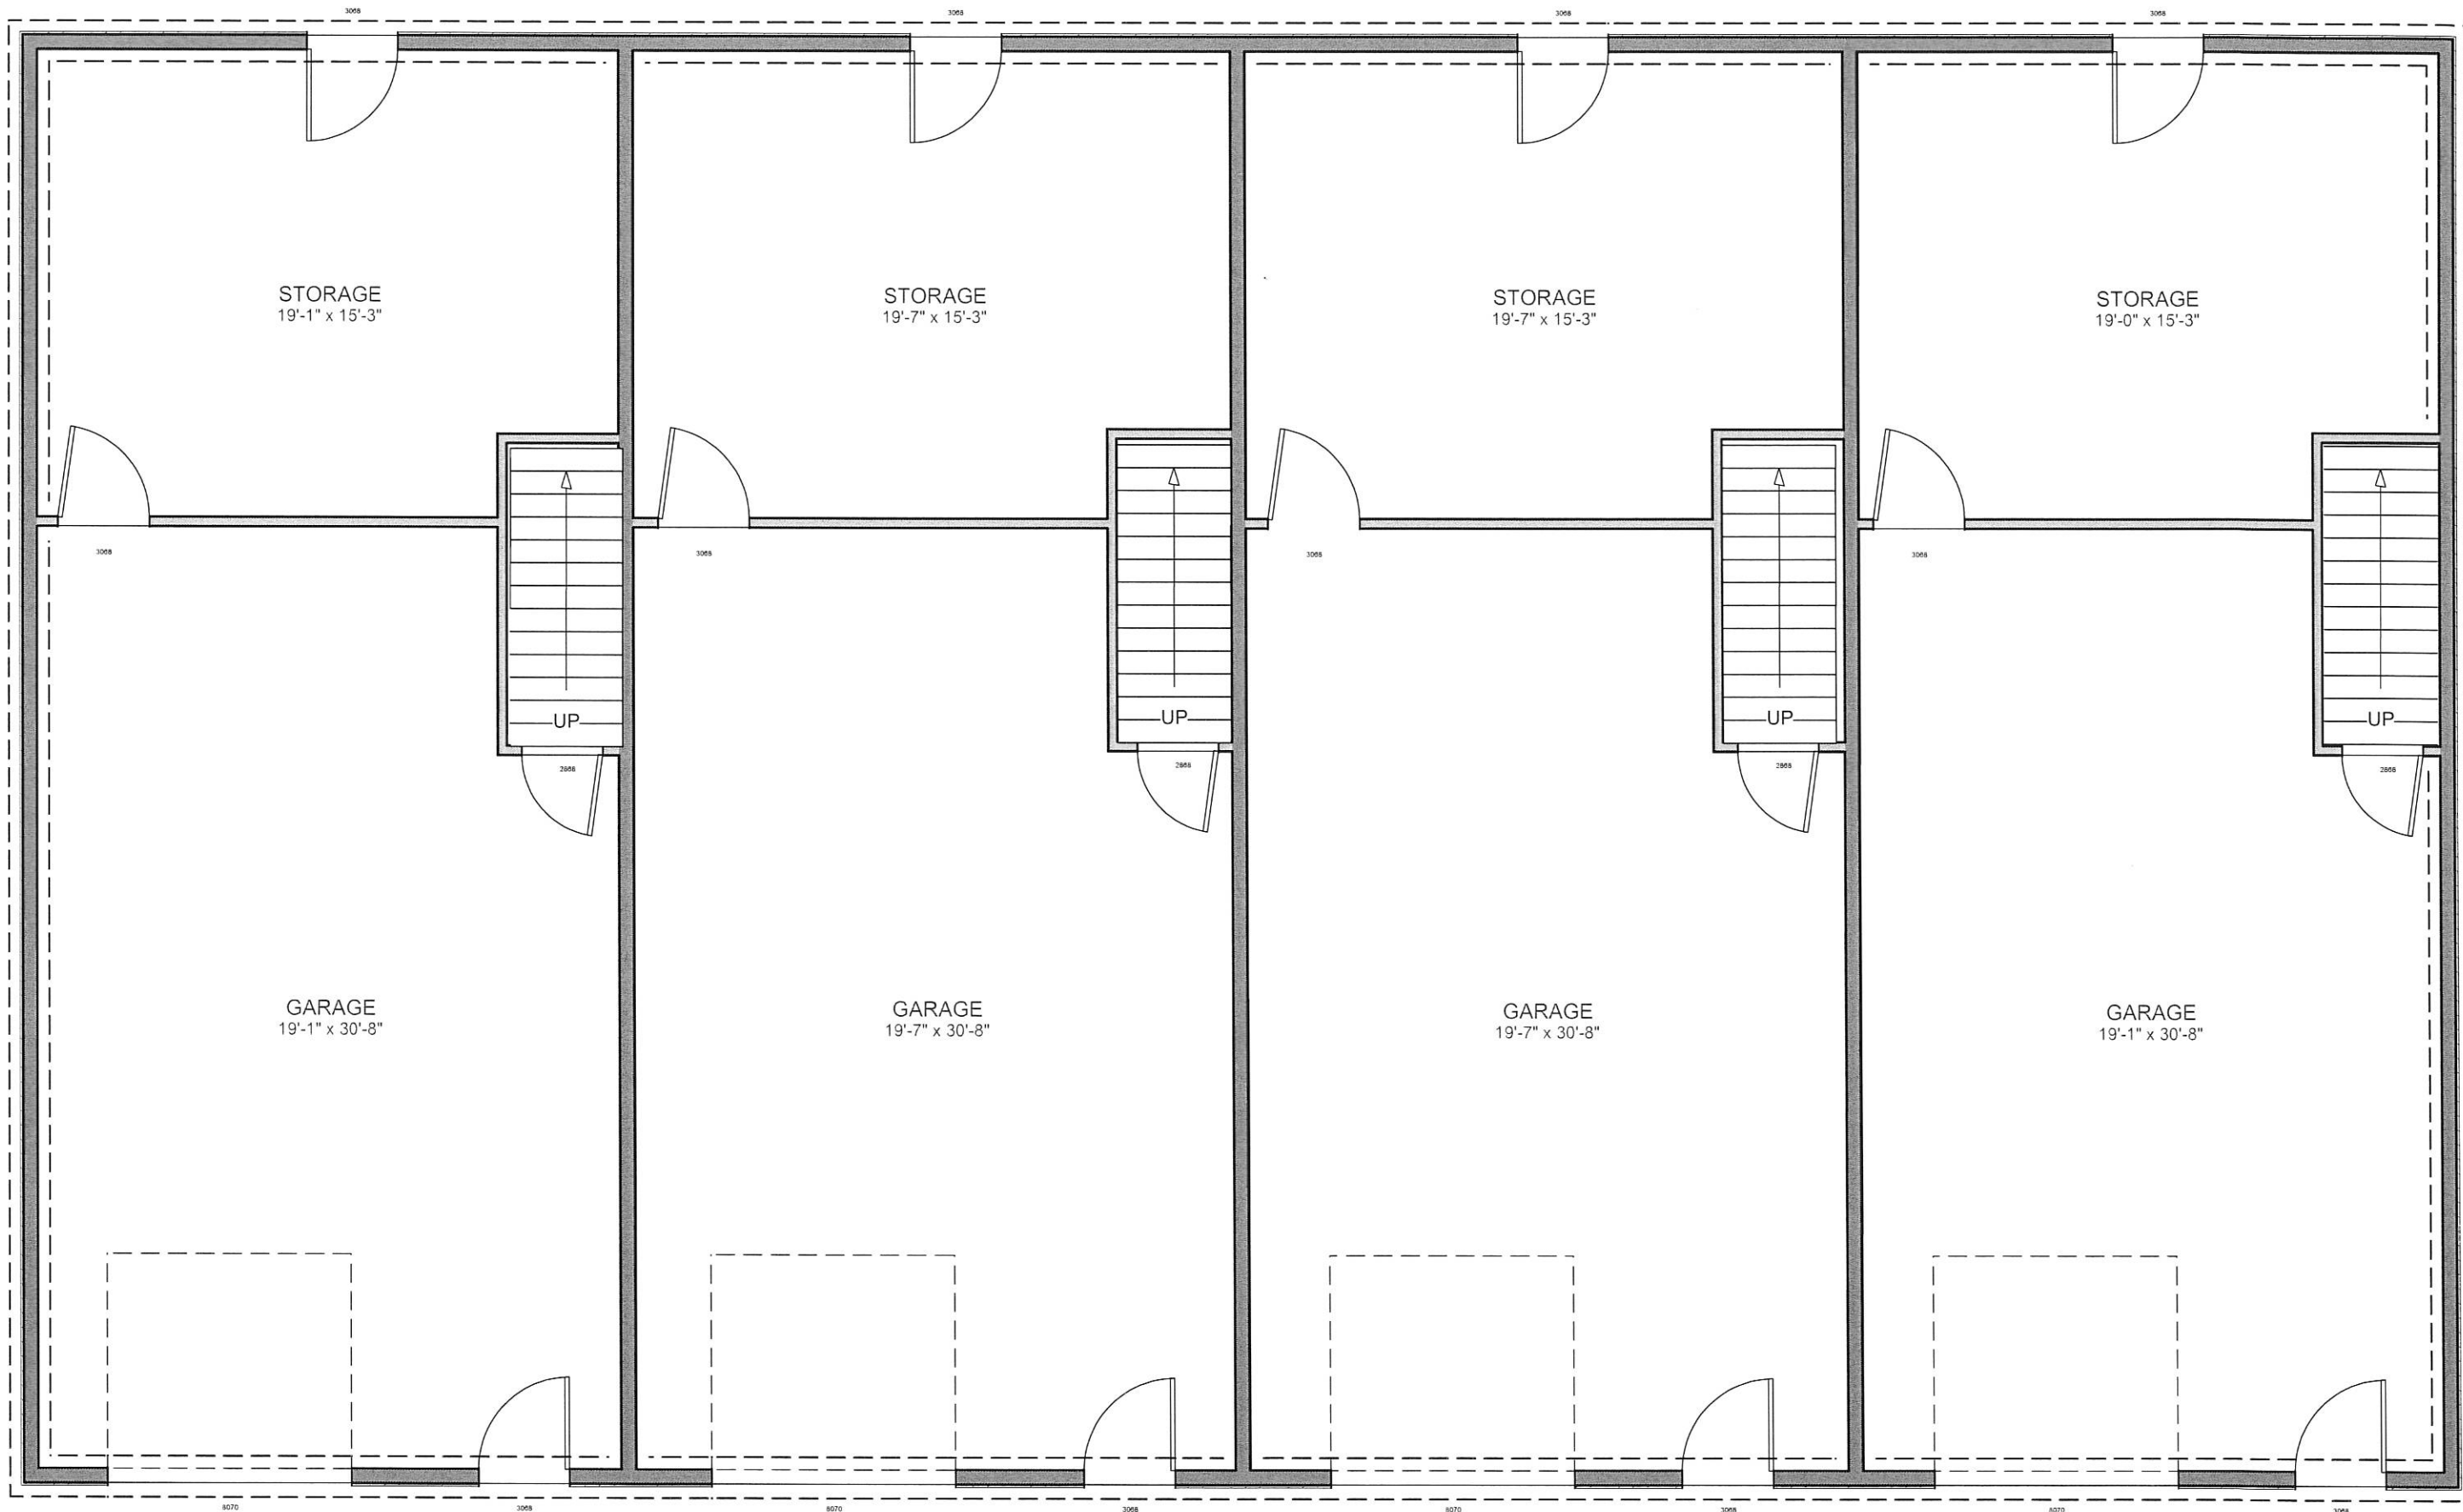

LIVING AREA
3636 sq ft

STORAGE
19'-1" x 15'-3"

STORAGE
19'-7" x 15'-3"

STORAGE
19'-7" x 15'-3"

STORAGE
19'-0" x 15'-3"

GARAGE
19'-1" x 30'-8"

GARAGE
19'-7" x 30'-8"

GARAGE
19'-7" x 30'-8"

GARAGE
19'-1" x 30'-8"

UP

UP

UP

UP

LIVING AREA